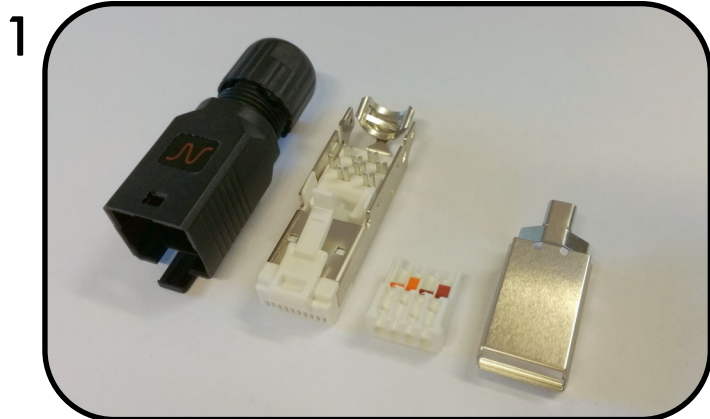

## LANmark-6A Field Terminable Plug Category 6A Screened